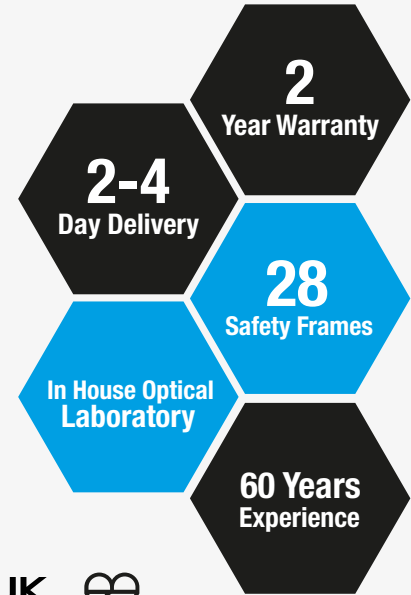

- ✓ **All your eyewear orders are kept in one place**
- ✓ **Email notifications**

- ✓ **Advanced daily / weekly / monthly order reports**
- ✓ **Patient eyewear and sight test reminder service**

- ✓ **EN166 and British Kitemark certified**
- ✓ **Two year warranty**

- ✓ **2-4 Day Delivery**
- ✓ **Manufactured in our own ISO9001 optical lab;**

UK
CA

BS EN166:2002
KM 3574

Apollo.

52 x 19
Gunmetal, Brown
Metal

Athena.

52 x 18
Gunmetal
Metal

Kazbek.